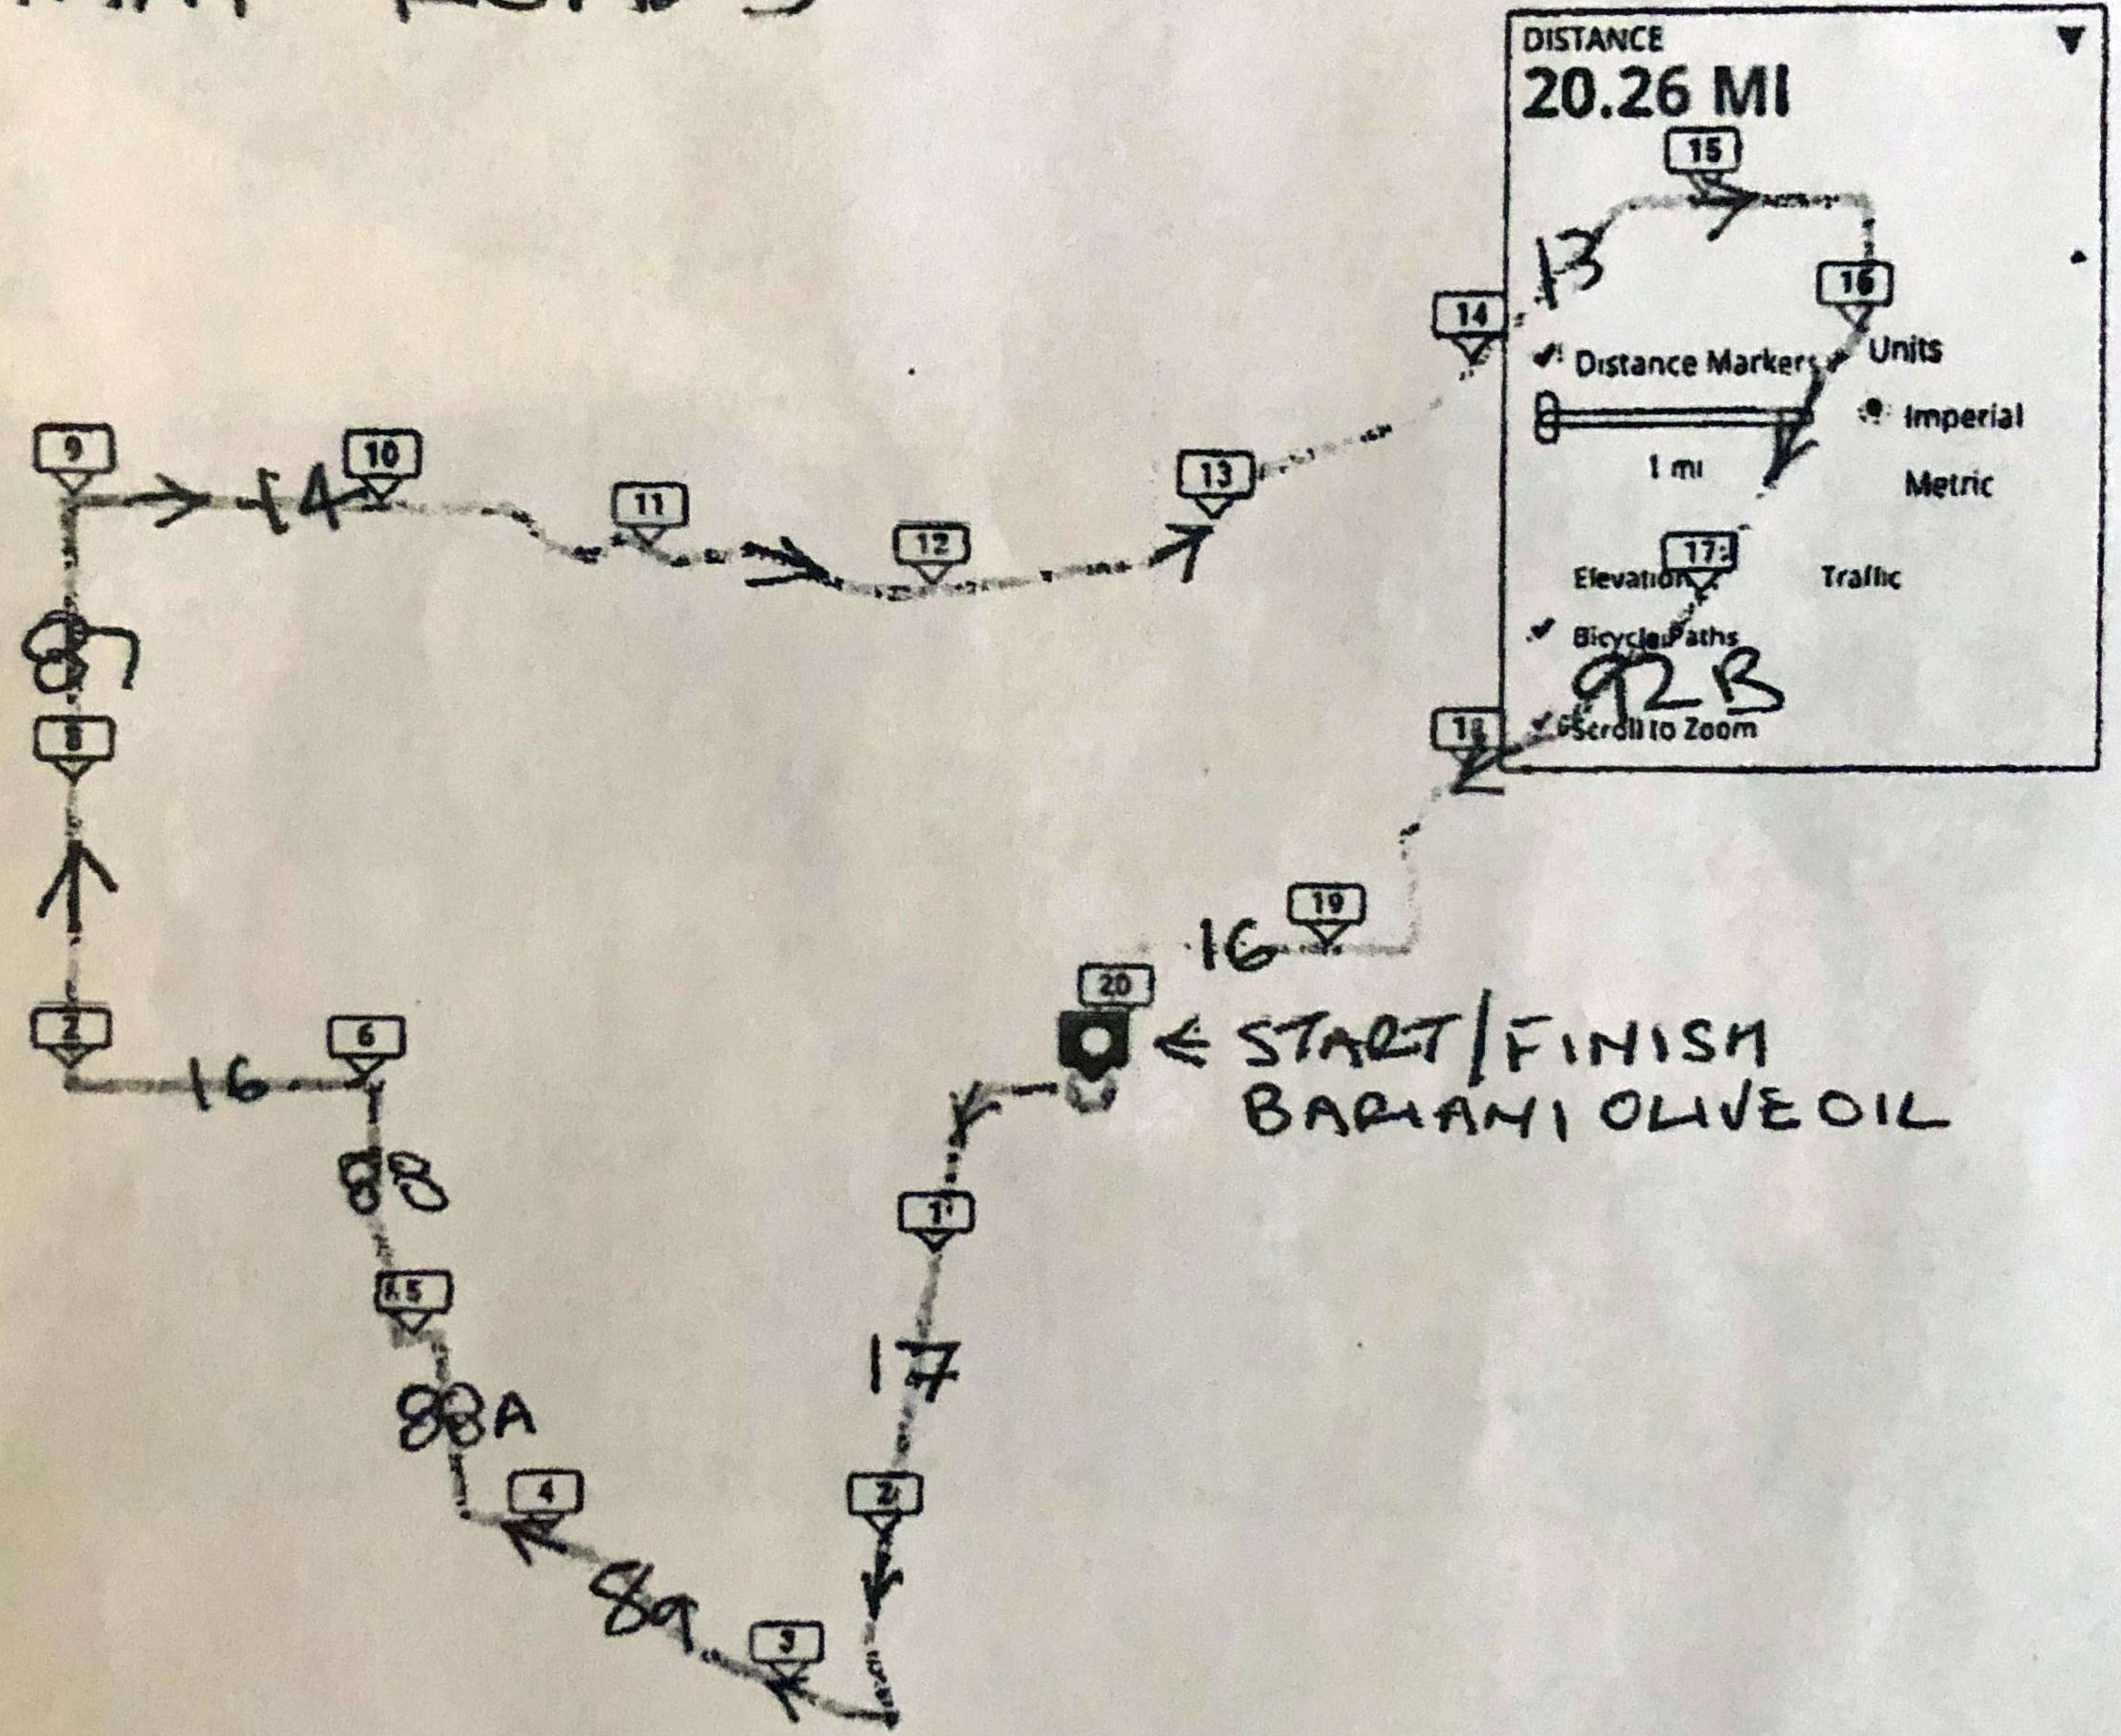

 **30 min**  
20.2 miles

 Road 90B

Zamora

# BARIANI ROADS

# BAZIANI MARSHALL STATIONS